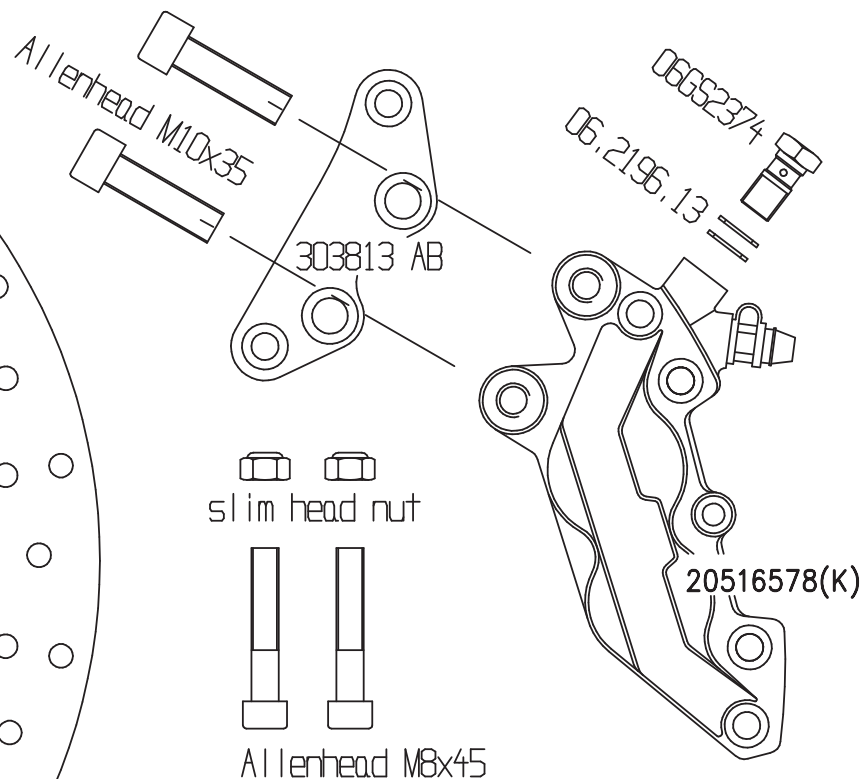

# Triumph Thruxton 865 Up-grade Kit

code 303813 K

Slim Allenhead M8x20