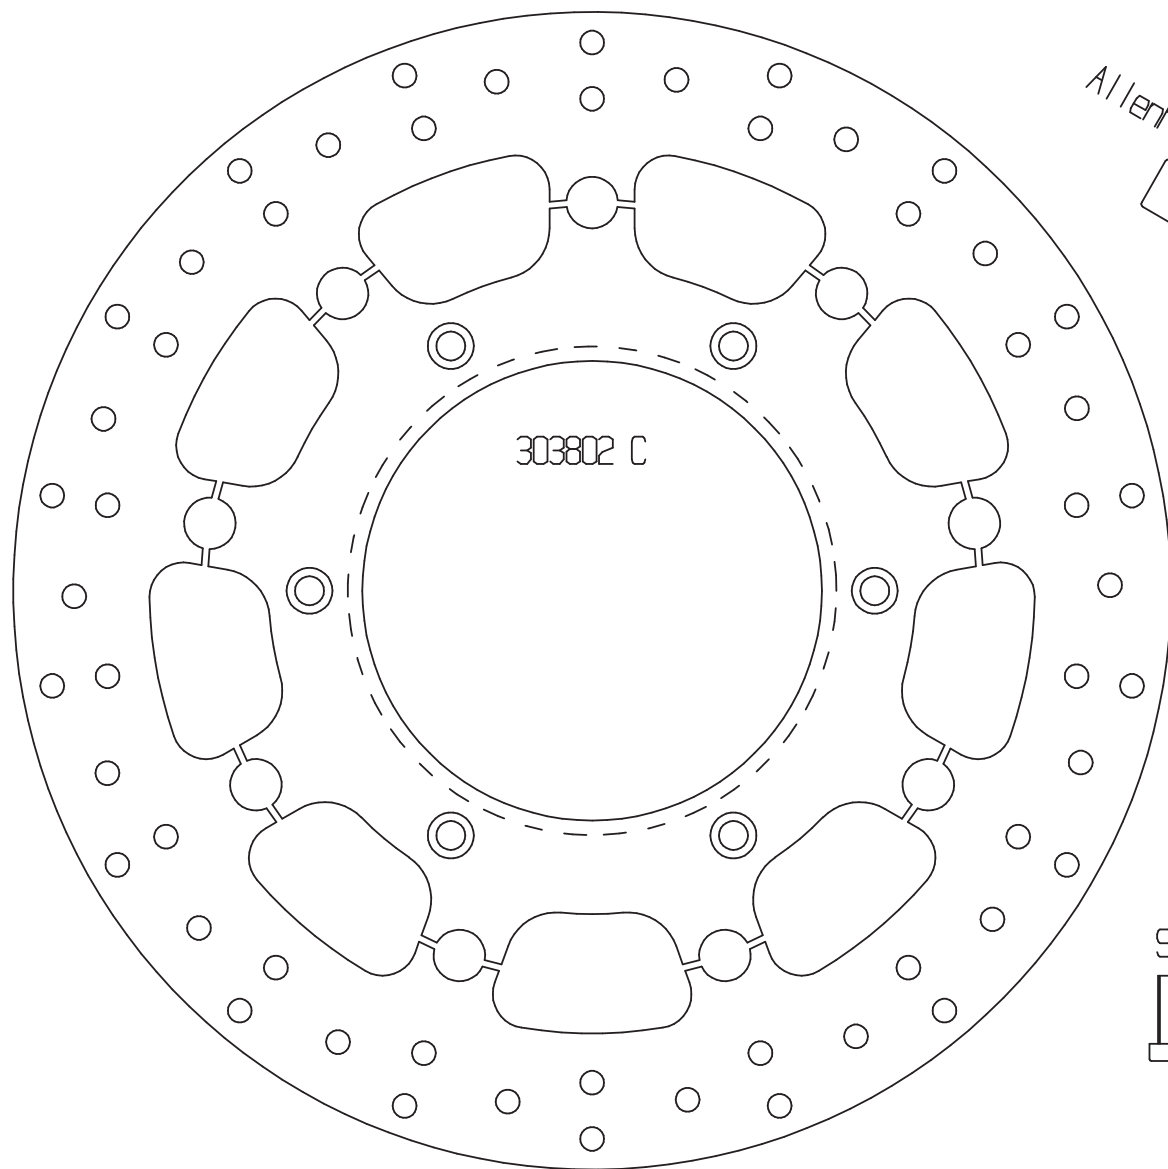

# Triumph Thruxton 865 Up-grade Kit

code 303813 K

Slim Allenhead M8x20