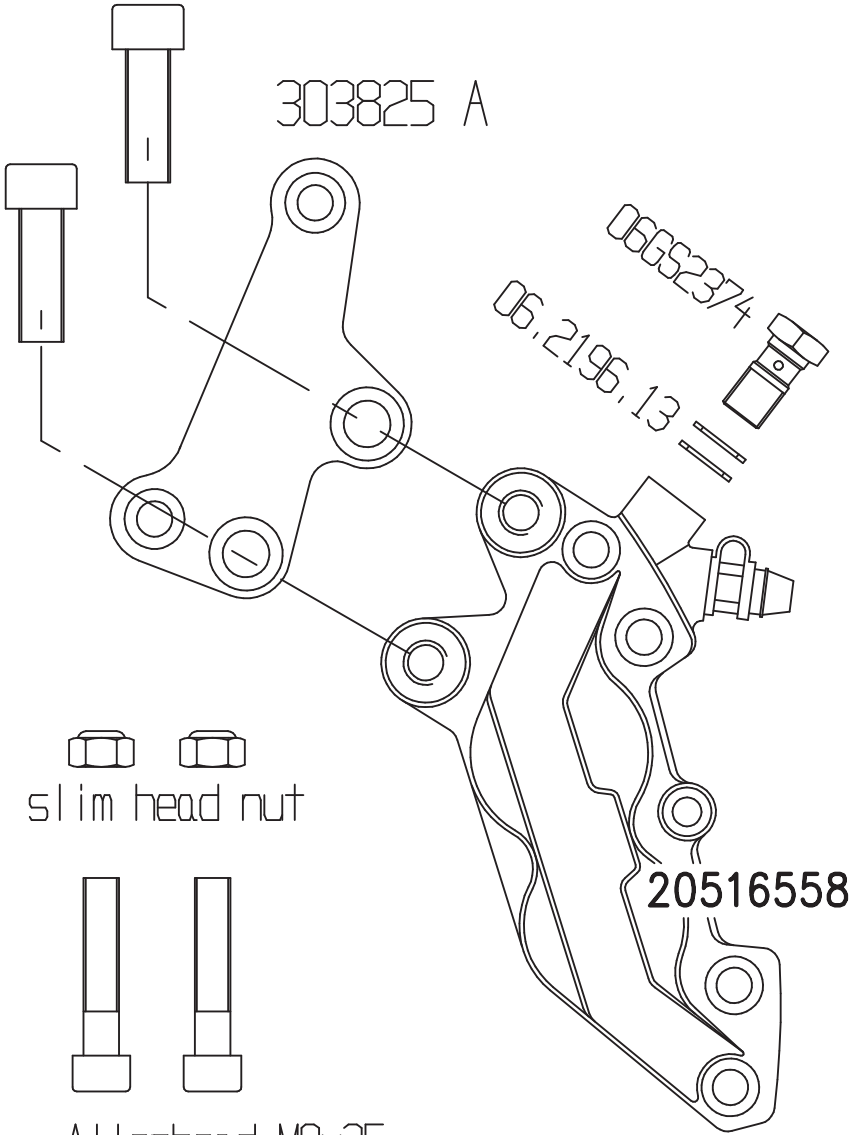

# Triumph Street Cup Up-grade Kit

code 303819

Allenhead  
M10x30

303825 A

slim head nut

Allenhead M8x35